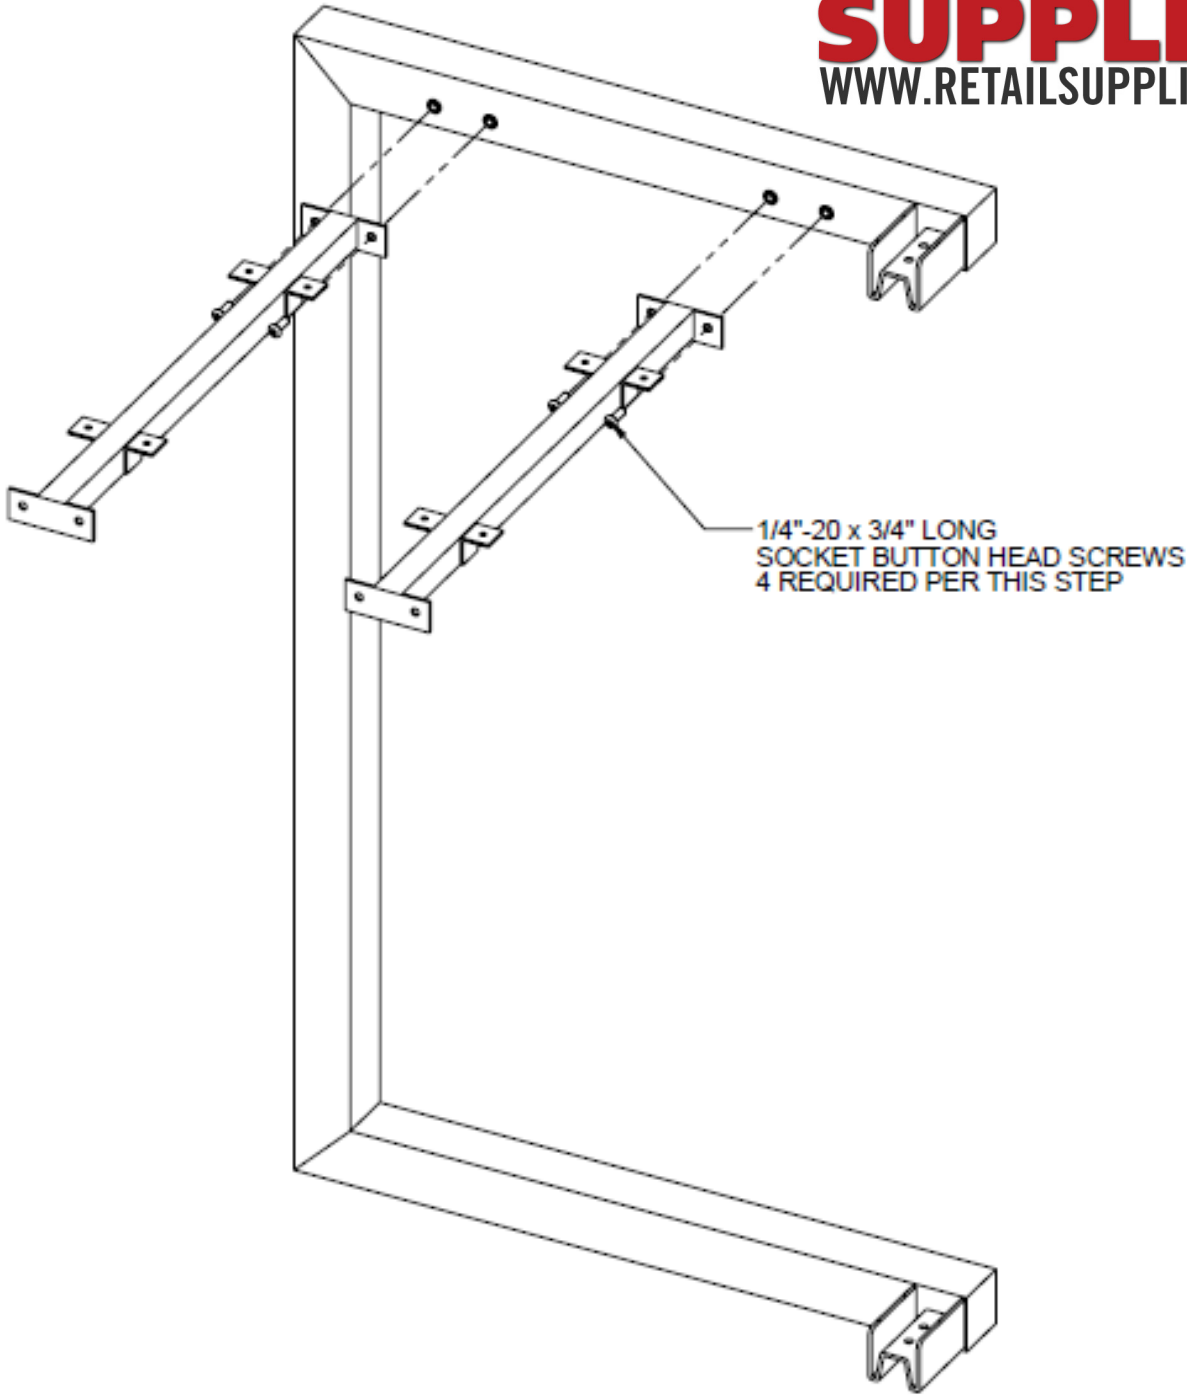

RETAIL

WR Display & Packaging

SUPPLIES

WWW.RETAILSUPPLIES.NET

Assembly Instructions
for 230428

1/4"-20 x 3/4" LONG
SOCKET COUNTER SUNK SCREWS
4 REQUIRED PER THIS STEP

Assembly Instructions
for 230428

1/4"-20 x 3/4" LONG
SOCKET BUTTON HEAD SCREWS
4 REQUIRED PER THIS STEP

1/4"-20 x 3/4" LONG
SOCKET COUNTER SUNK SCREWS
4 REQUIRED PER THIS STEP

Assembly Instructions
for 230428