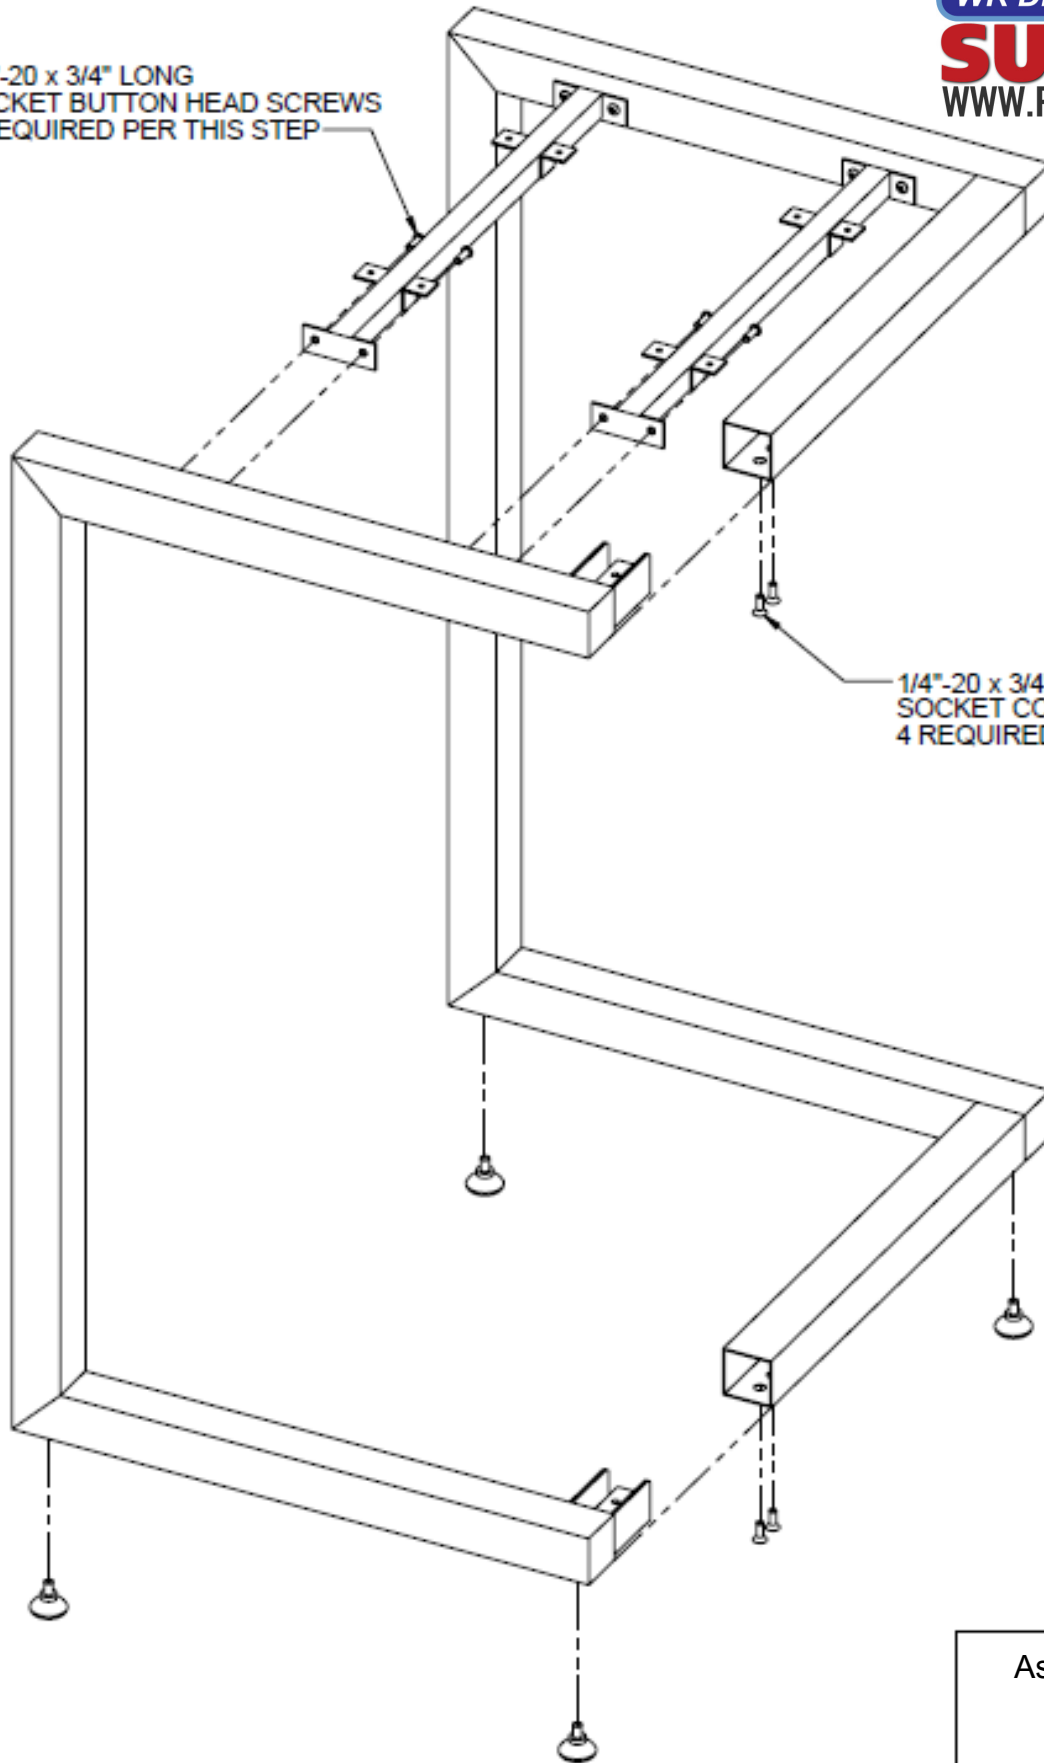

RETAIL

WR Display & Packaging

SUPPLIES

WWW.RETAILSUPPLIES.NET

Assembly Instructions
for 230428

1/4"-20 x 3/4" LONG
SOCKET COUNTER SUNK SCREWS
4 REQUIRED PER THIS STEP

Assembly Instructions
for 230428

1/4"-20 x 3/4" LONG
SOCKET BUTTON HEAD SCREWS
4 REQUIRED PER THIS STEP

1/4"-20 x 3/4" LONG
SOCKET COUNTER SUNK SCREWS
4 REQUIRED PER THIS STEP

Assembly Instructions
for 230428