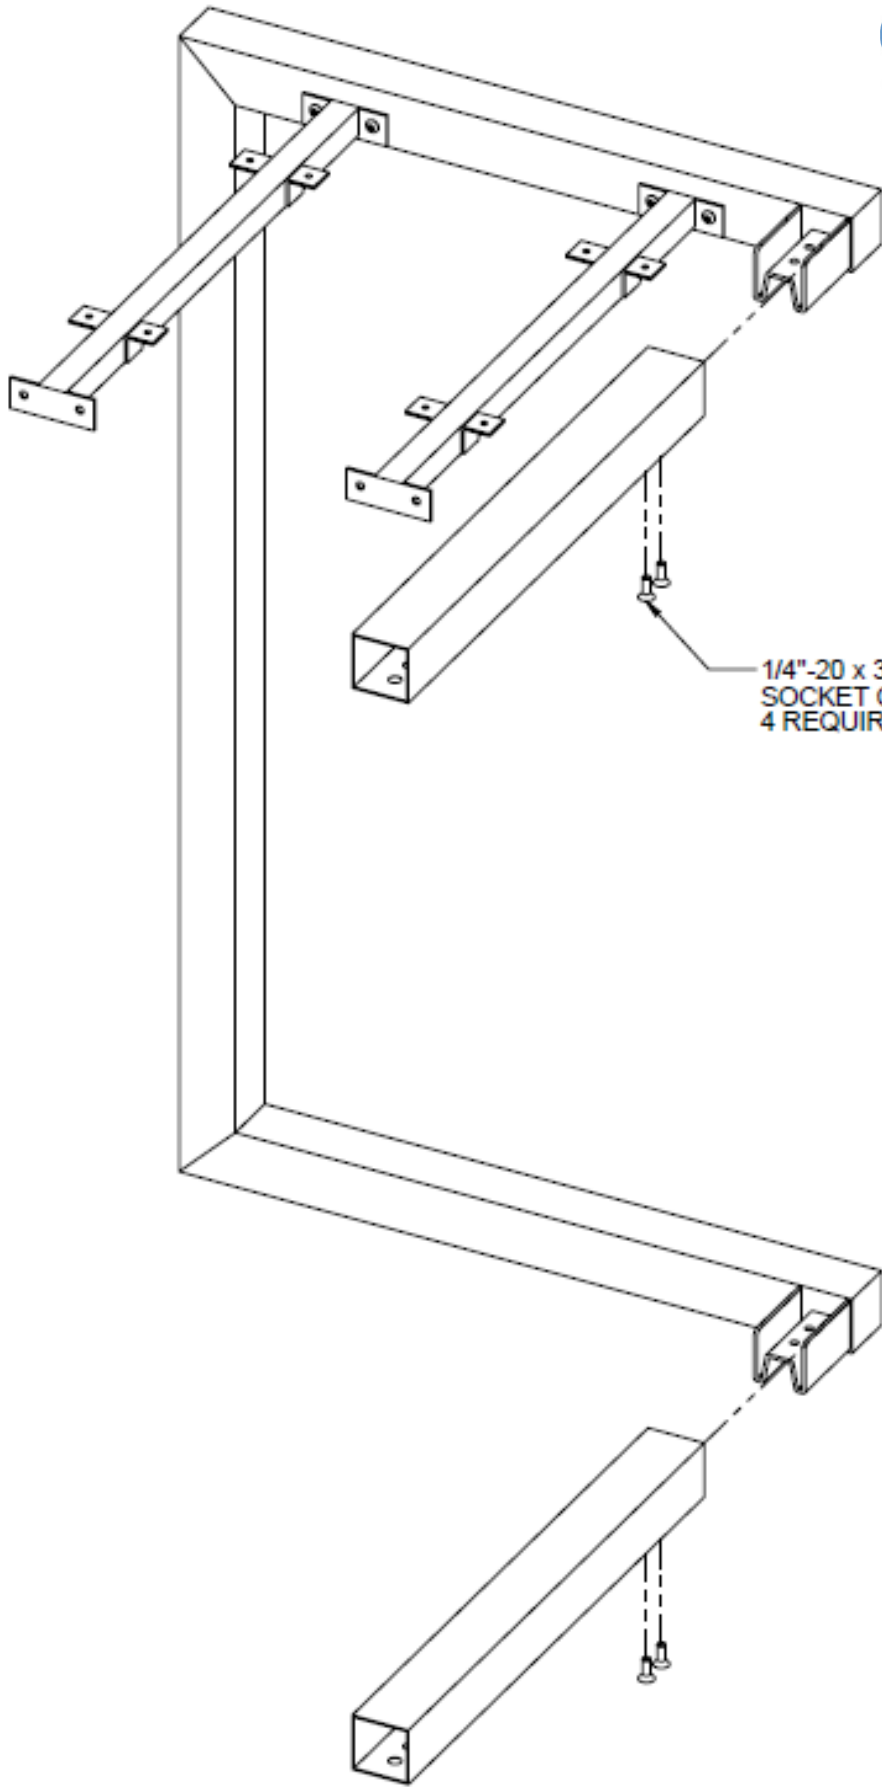

RETAIL

WR Display & Packaging

SUPPLIES

WWW.RETAILSUPPLIES.NET

Assembly Instructions
for 230428

1/4"-20 x 3/4" LONG
SOCKET COUNTER SUNK SCREWS
4 REQUIRED PER THIS STEP

Assembly Instructions
for 230428

1/4"-20 x 3/4" LONG
SOCKET BUTTON HEAD SCREWS
4 REQUIRED PER THIS STEP

1/4"-20 x 3/4" LONG
SOCKET COUNTER SUNK SCREWS
4 REQUIRED PER THIS STEP

Assembly Instructions
for 230428