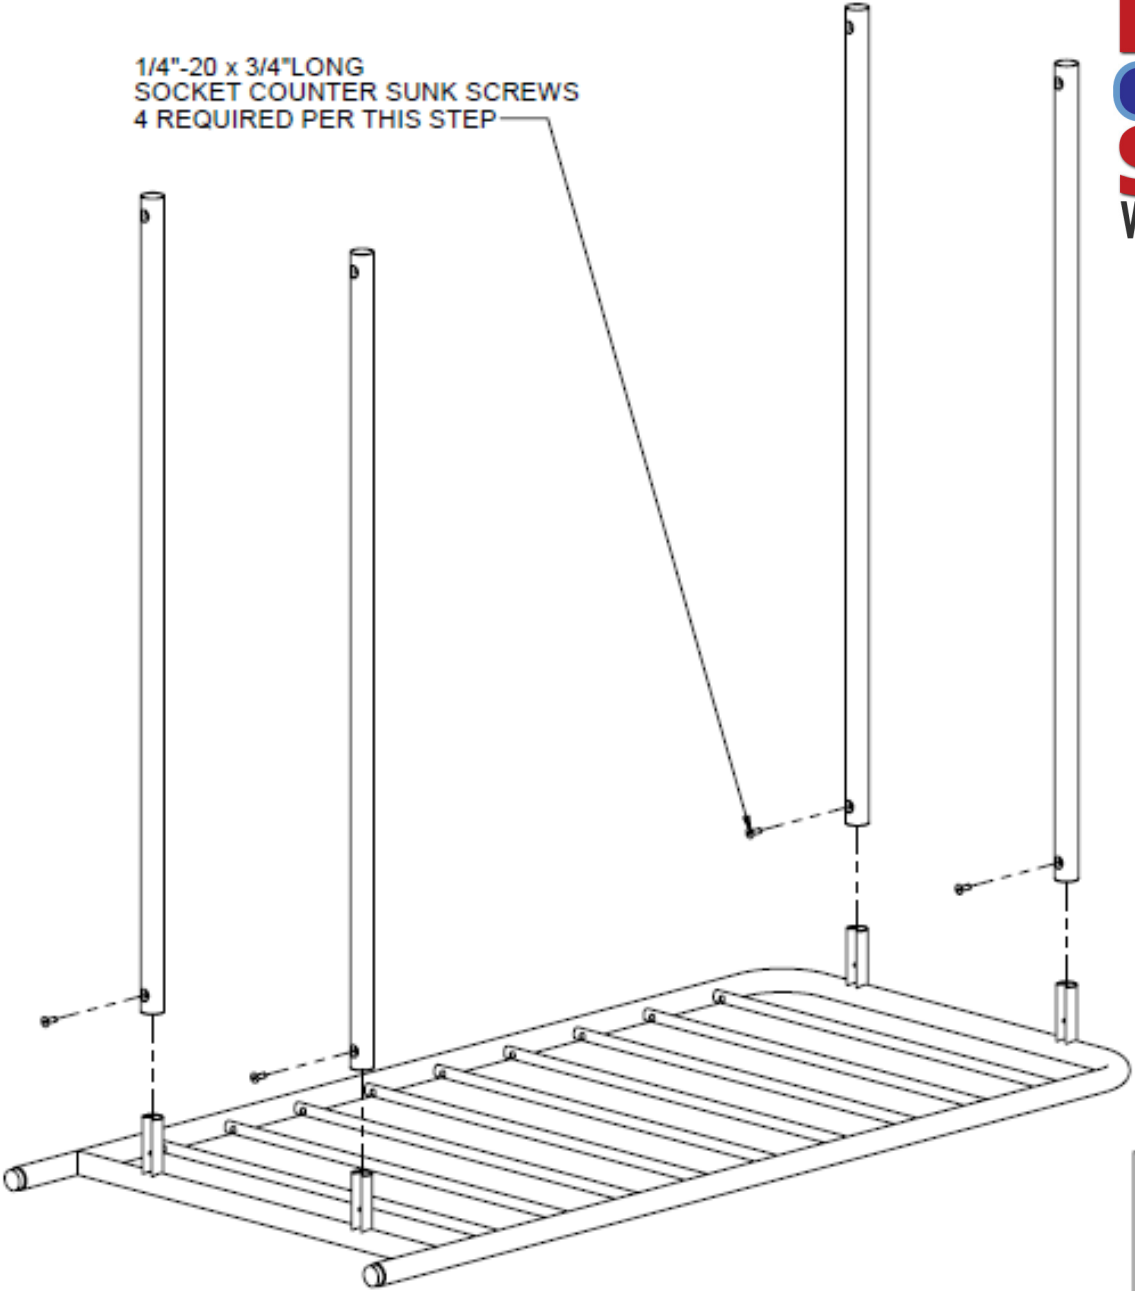

RETAIL

WR Display & Packaging

SUPPLIES

WWW.RETAILSUPPLIES.NET

1/4"-20 x 3/4" LONG
SOCKET COUNTER SUNK SCREWS
4 REQUIRED PER THIS STEP

Assembly Instructions for
245301

RETAIL

WR Display & Packaging

SUPPLIES

WWW.RETAILSUPPLIES.NET

1/4"-20 x 3/4" LONG
SOCKET COUNTER SUNK SCREWS
4 REQUIRED PER THIS STEP

Assembly Instructions for
245301

SHEET 2 OF 3

5

1

4