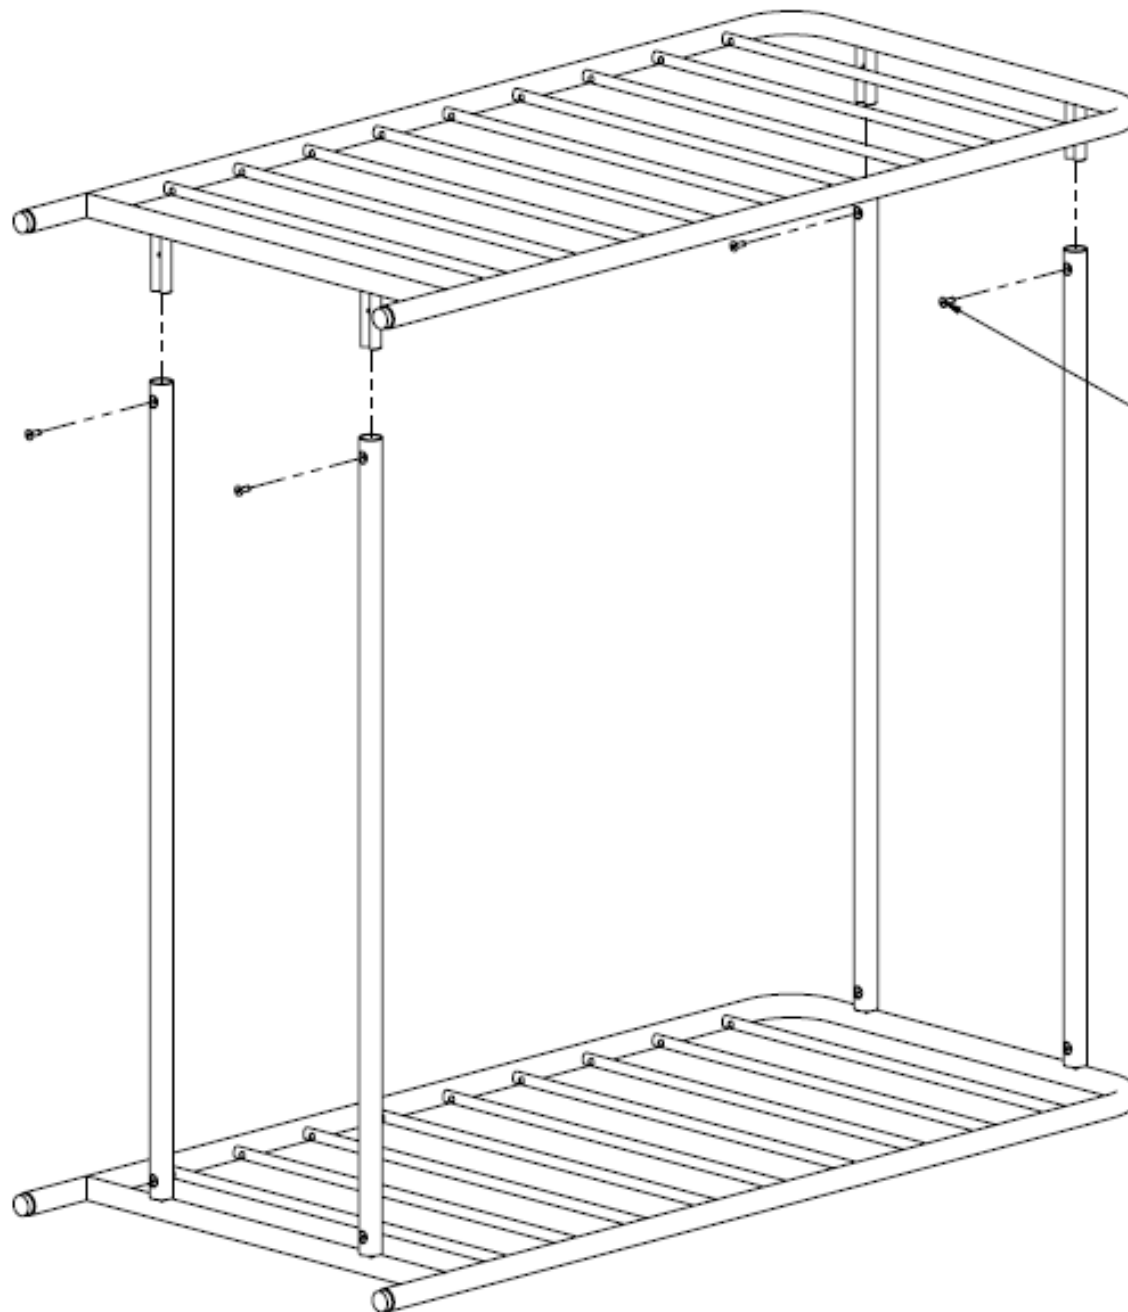

RETAIL

WR Display & Packaging

SUPPLIES

WWW.RETAILSUPPLIES.NET

1/4"-20 x 3/4" LONG
SOCKET COUNTER SUNK SCREWS
4 REQUIRED PER THIS STEP

Assembly Instructions for
245301

RETAIL

WR Display & Packaging

SUPPLIES

WWW.RETAILSUPPLIES.NET

1/4"-20 x 3/4" LONG
SOCKET COUNTER SUNK SCREWS
4 REQUIRED PER THIS STEP

Assembly Instructions for
245301

SHEET 2 OF 3

5

1

4